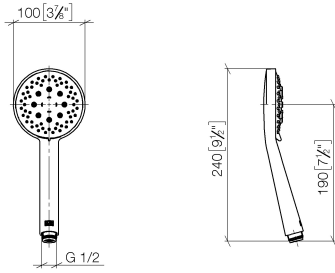

ST 050 203 2979

Fits: IMO, LISSÉ, META

- slide bar
- Pipe diameter 18 mm
- gauge 853 mm
- metal shower hose 1750mm with integrated anti-twist protection
- shower hose connector 3/8"
- Three or five settings: COMPACT RAIN, COMPACT SOFT FLOW, COMPACT AQUAPRESSURE FLOW, max. flow rate 6.8 l/min (at 3 bar)
- Function from: 6 l/min
- spray head Ø 100mm
- This product can help a building meet the requirements of Green Building Rating Systems, e.g. LEED®, BREEAM®, DGNB

Shower set - Brushed Platinum

IMO

ST 050 203 2979

Fits: IMO, LULU, MEM, TARA, CL.1, LISSÉ, VAIA, META, CYO

- slide bar
- Pipe diameter 18 mm
- gauge 853 mm
- metal shower hose 1750mm with integrated anti-twist protection
- shower hose connector 3/8"

Intrinsic protection against back flow.

	Brushed Platinum	28 018 979-06 0010
	Chrome	28 018 979-00
	Chrome	28 018 979-00 0010
	Brushed Platinum	28 018 979-06
	Platinum	28 018 979-08
	Platinum	28 018 979-08 0010
	Dark Brass matt	28 018 979-16 0010
	Dark Bronze matt	28 018 979-17 0010
	Dark Chrome	28 018 979-19
	Dark Chrome	28 018 979-19 0010
	Light Gold	28 018 979-26 0010
	Light Gold	28 018 979-26
	Brushed Light Gold	28 018 979-27 0010
	Brushed Light Gold	28 018 979-27
	Brushed Durabronze (23kt Gold)	28 018 979-28
	Brushed Durabronze (23kt Gold)	28 018 979-28 0010
	Matte Black	28 018 979-33
	Matte Black	28 018 979-33 0010
	Brushed Bronze	28 018 979-42 0010
	Brushed Bronze	28 018 979-42
	Brushed Champagne (22kt Gold)	28 018 979-46
	Brushed Champagne (22kt Gold)	28 018 979-46 0010
	Champagne (22kt Gold)	28 018 979-47
	Champagne (22kt Gold)	28 018 979-47 0010
	Brushed Chrome	28 018 979-93
	Brushed Chrome	28 018 979-93 0010
	Brushed Dark Platinum	28 018 979-99
	Brushed Dark Platinum	28 018 979-99 0010

ST 050 203 2979

ST 050 203 2979

mm [inches]

Flow rate chart

Certificates

LGA_29984.

Spare parts list

No.	Item Number	Name	Quantity used	Delivery time
1	09 23 01 039 90	sieve	1	2