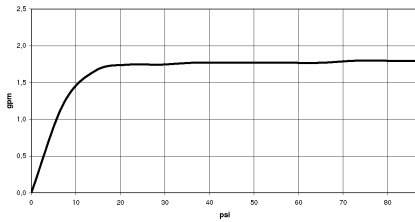

ST 050 203 2979

ST 050 203 2979

mm [inches]

Flow rate chart

Certificates

LGA_29984.

Spare parts list

No.	Item Number	Name	Quantity used	Delivery time
1	09 23 01 039 90	sieve	1	2