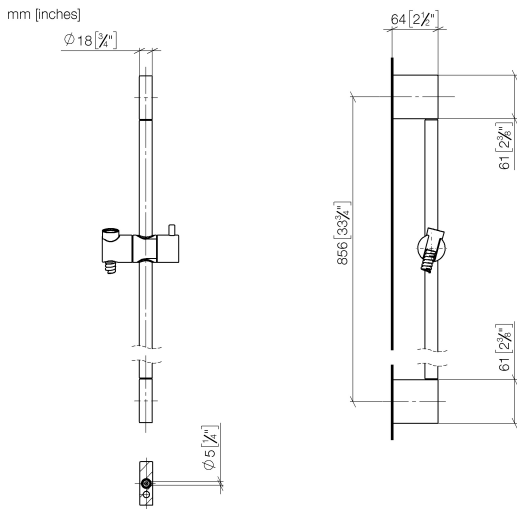

ST 050 203 2979

Fits: IMO, LISSÉ, META

- slide bar
- Pipe diameter 18 mm
- gauge 853 mm
- metal shower hose 1750mm with integrated anti-twist protection
- shower hose connector 3/8"
- Three or five settings: COMPACT RAIN, COMPACT SOFT FLOW, COMPACT AQUAPRESSURE FLOW, max. flow rate 6.8 l/min (at 3 bar)
- Function from: 6 l/min
- spray head Ø 100mm
- This product can help a building meet the requirements of Green Building Rating Systems, e.g. LEED®, BREEAM®, DGNB

Shower set - Brushed Platinum

IMO

ST 050 203 2979

Fits: IMO, LULU, MEM, TARA, CL.1, LISSÉ, VAIA, META, CYO

- slide bar
- Pipe diameter 18 mm
- gauge 853 mm
- metal shower hose 1750mm with integrated anti-twist protection
- shower hose connector 3/8"

ST 050 203 2979

Certificates

WRAS_2009048. ACS_20 ACC LY 738. IAPMO_4976 (1).

ST 050 203 2979

Spare parts list

No.	Item Number	Name	Quantity used	Delivery time
1	05 17 20 726 02 90	fixing set	2	2
2	08 17 20 726 90	holder	2	2
3	09 31 11 049 90	pin	2	2
4	04 31 11 113 00 90	pin	2	2
5	08 17 97 054-06	holder	2	10
6	90 28 22 597 00-06	holder	1	10
7	12 580 970-06	Slide unit - Brushed Platinum	1	10
8	28 322 970-06	Metal shower hose 1/2" x 3/8" x 1750 mm - Brushed Platinum	1	2